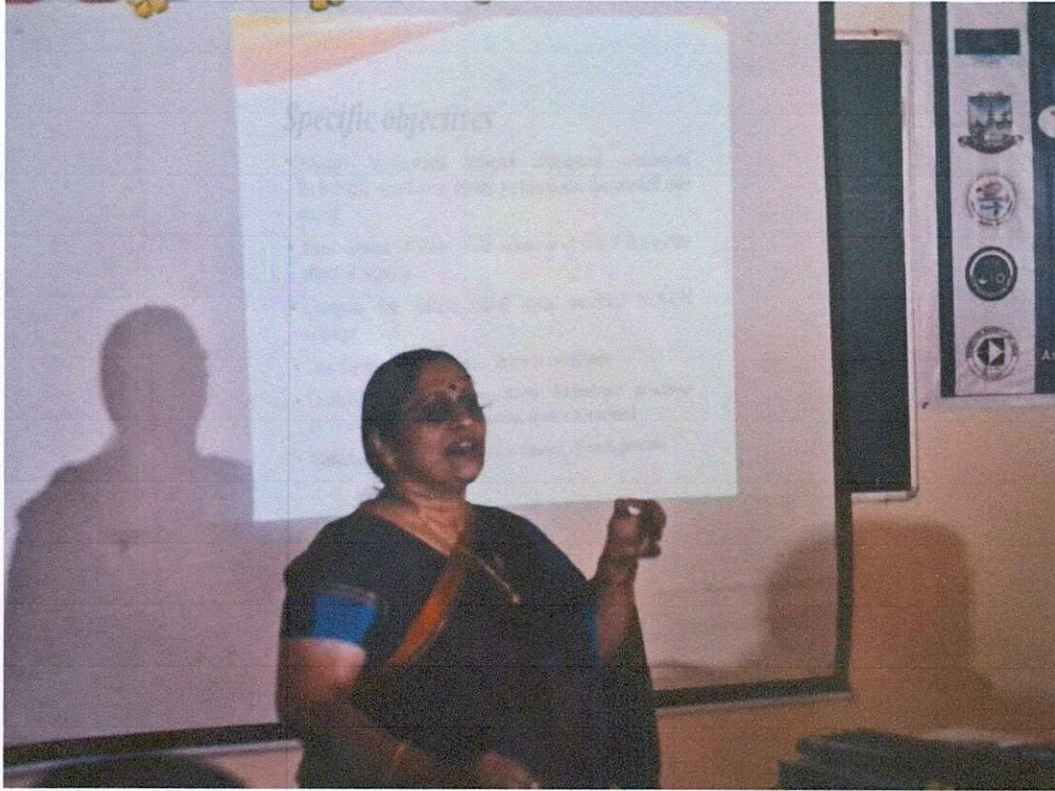

Seminar on clean and green campus importance