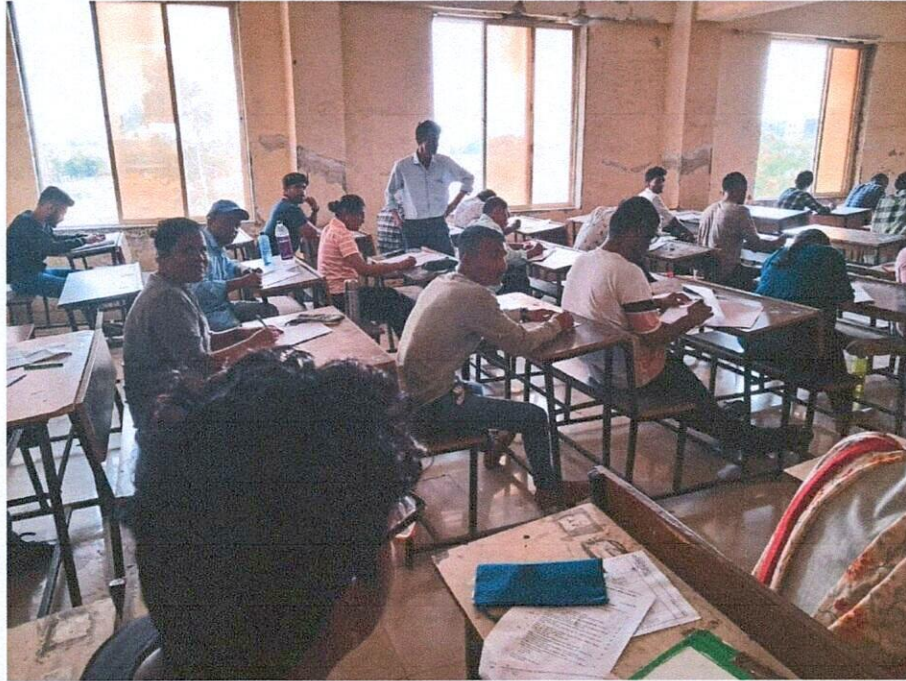

Online seminar on technologies development

Seminar for BE students

PRINCIPAL
Yadavrao Tasgaonkar coll. Of Engg. & Mang.
Dr. N.Y.Tasgaonkar Educationl Complex,
Chandhai,Neral-Kadav Road,Bhivpuri Station,
Tal-Karjat, Dist-Raigad,Pin -410 201