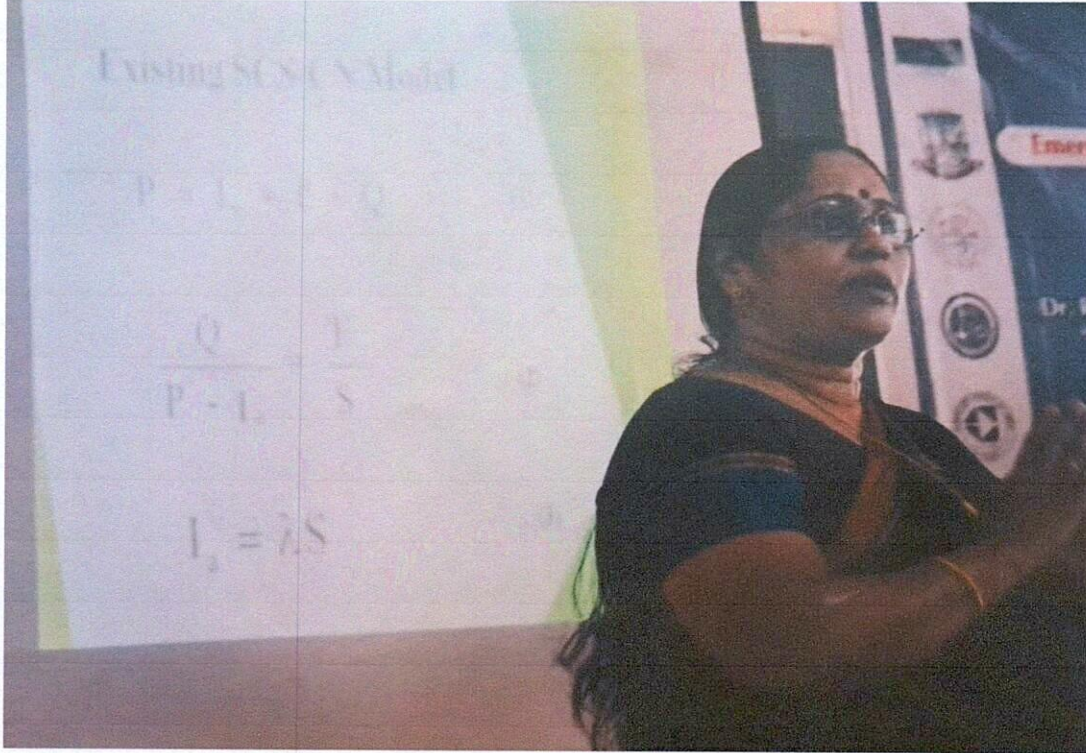

(Approved by AICTE, New Delhi, DTE (EN/ME-3220), Recognized by Govt. of Maharashtra, Affiliated to University of Mumbai)

PRINCIPAL
Yadavrao Tasgaonkar Coll. Of Engg. & Man
Dr. N.Y. Tasgaonkar Educational Complex,
Chandhai, Neral-Kadav Road, Amburli Star
Tal-Karjat, Dist-Ratnagiri, Pin-415 701