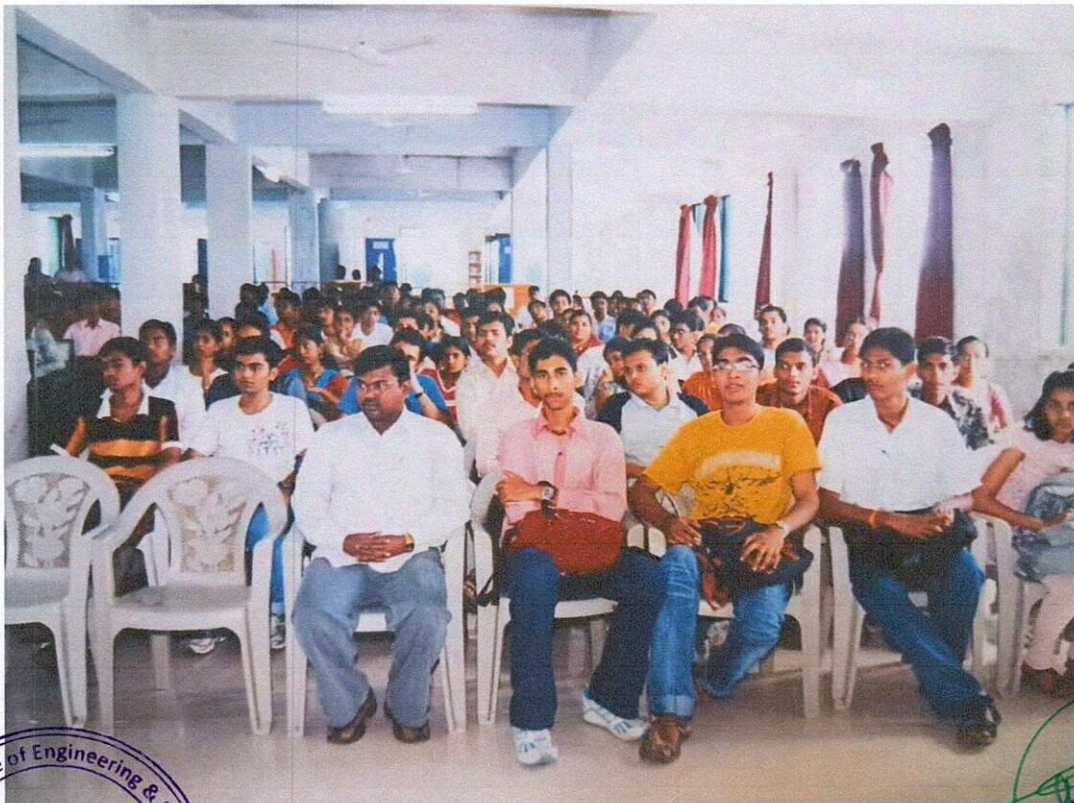

Saraswati Education Society's

YADAVRAO TASGAONKAR COLLEGE OF ENGINEERING AND MANAGEMENT

(Approved by AICTE, New Delhi, DTE (EN/ME-3220), Recognized by Govt. of Maharashtra, Affiliated to University of Mumbai)

PRINCIPAL
Yadavrao Tasgaonkar coll. Of Engg. & Mang.
Dr. N.Y.Tasgaonkar Educationl Complex,
Chandhai, Neral-Kadav Road, Bhivpuri Station
Tal-Karjat, Dist-Raigad, Pin.-410 201