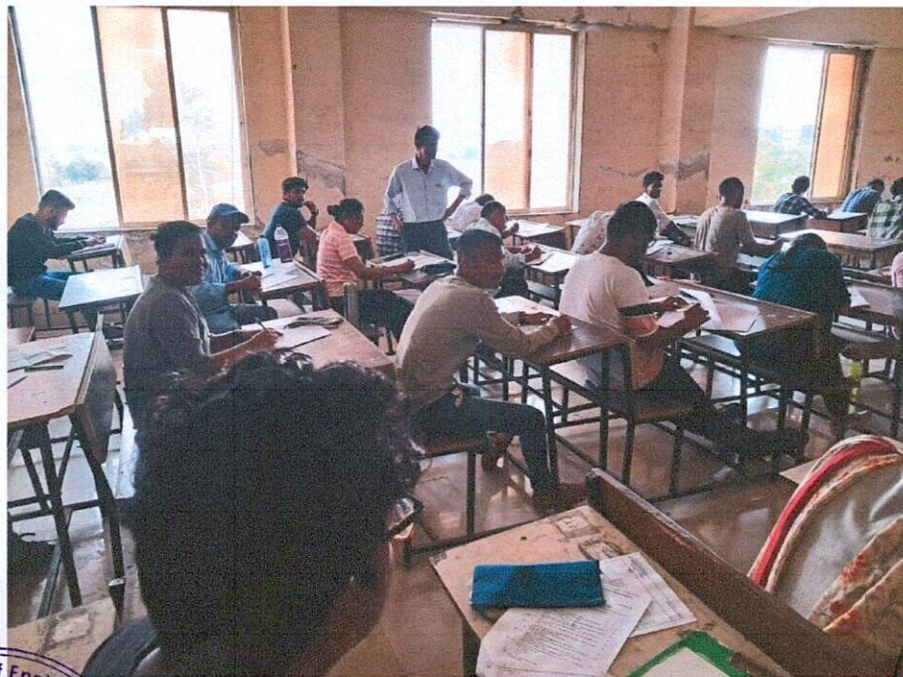

Aptitude test photographs

PRINCIPAL
Yadavrao Tasgaonkar coll. Of EnGG. & Mang.
Dr. N.Y.Tasgaonkar Educational Complex,
Chandhai, Neral-Kardav Road, Bhivpuri Station,
Tal: Kargod, Dist: Raigad, Pin.-410 201