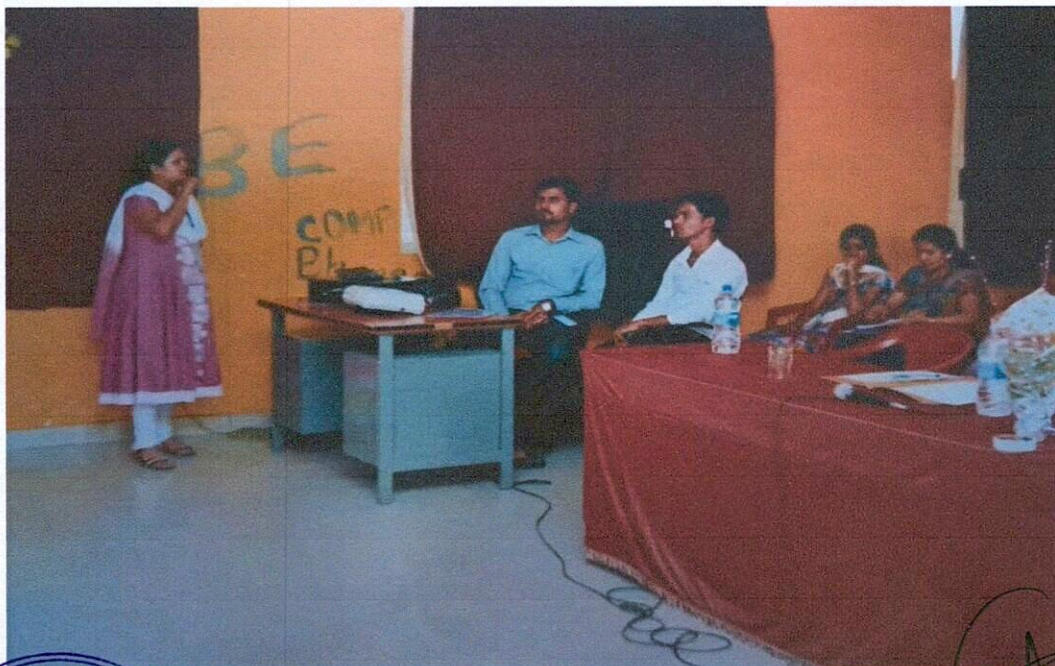

Saraswati Education Society's

YADAVRAO TASGAONKAR COLLEGE OF ENGINEERING AND MANAGEMENT

TASGAONKAR GROUP OF INSTITUTIONS

(Approved by AICTE, New Delhi, DTE (EN/ME-3220), Recognized by Govt. of Maharashtra, Affiliated to University of Mumbai)

PRINCIPAL
Yadavrao Tasgaonkar coll. Of Engg. & Man
Dr. N.Y.Tasgaonkar Educational Complex
Chandhai, Neral-Kadav Road, Bhivpuri Sta
Tal-Karjat, Dist-Rajgad, Pin.-410 201